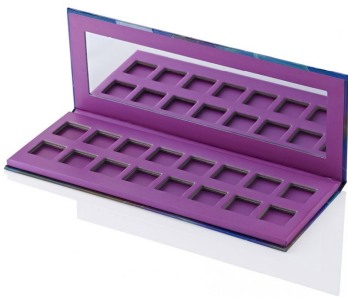

# Large Rectangular Paper Palette

The Large Rectangular Paper Palette is a large yet elegantly slender palette with a full-size mirror and magnetic closure. The freedom that paper palettes offer when designing graphics is pure indulgence. Seamless designs, full-colour printing and a wide choice of paper, laminate and special foils mean ambitious artworks can be achieved for a high-impact result. FSC and recyclable/recycled paper is also available.

HCP Ref:  
1F7

<https://www.hcpackaging.com/product/large-rectangular-paper-palette/>

## Dimensions

Height: 10mm  
Width: 196mm  
Depth: 76mm  
Well/s Dimensions: (16x) W:18 x  
D:18 x H:3.5mm