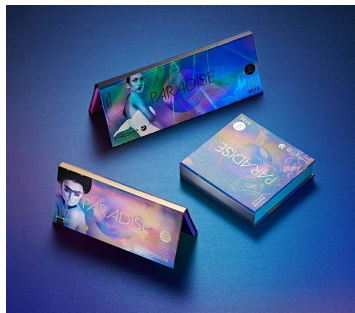

# Large Rectangular Paper Palette

The Large Rectangular Paper Palette is a large yet elegantly slender palette with a full-size mirror and magnetic closure. The freedom that paper palettes offer when designing graphics is pure indulgence. Seamless designs, full-colour printing and a wide choice of paper, laminate and special foils mean ambitious artworks can be achieved for a high-impact result. FSC and recyclable/recycled paper is also available.

HCP Ref:  
1F7

<https://www.hcpackaging.com/product/large-rectangular-paper-palette/>

## Dimensions

Height: 10mm  
Width: 196mm  
Depth: 76mm  
Well/s Dimensions: (16x) W:18 x  
D:18 x H:3.5mm