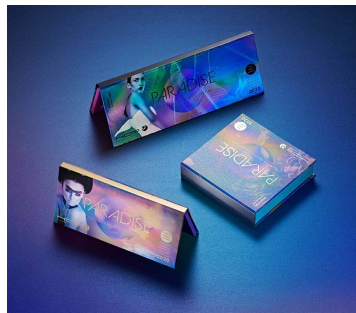

## Small Rectangular Paper Palette

This medium-sized, ultra-slim palette includes a full-size mirror and magnetic closure. The freedom that paper palettes offer when designing graphics is pure indulgence. Seamless designs, full-colour printing and a wide choice of paper, laminate and special foils mean ambitious artworks can be achieved for a high-impact result. FSC and recyclable/recycled paper is also available.

HCP Ref:  
1F6

<https://www.hcpackaging.com/product/small-rectangular-paper-palette/>

### Dimensions

Height: 10mm

Width: 150mm

Depth: 71mm

Well/s Dimensions: (8x) W:20 x

D:20 x H:3.5mm