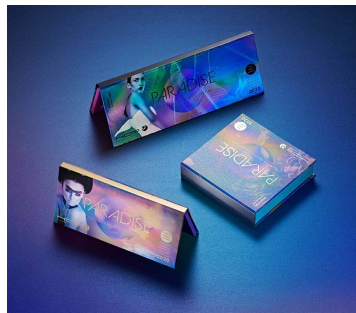

## Square Paper Palette

The Square Paper Palette has a deep, square design with a full-size mirror and magnetic closure. The freedom that paper palettes offer when designing graphics is pure indulgence. Seamless designs, full-colour printing and a wide choice of paper, laminate and special foils mean ambitious artworks can be achieved for a high-impact result. FSC and recyclable/recycled paper is also available.

HCP Ref:  
1F5

<https://www.hcpackaging.com/product/square-paper-palette/>

### Dimensions

Height: 26mm

Width: 109mm

Depth: 106mm

Well/s Dimensions: 3 x Ø:20 x 7mm

3 x Ø:36 x 4mm (1x) W:90 x D:14 x

H:7mm applicator recess