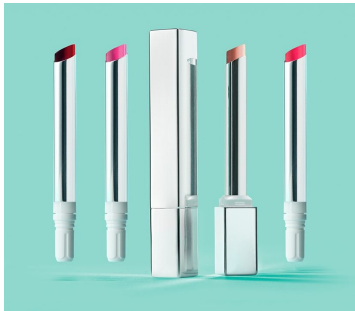

Super Slim Square Refill Lipstick (AL Exterior)

For premium brands consciously curating their product lines with planet-friendly packaging, HCP's stock 'Super Slim Refill Lipstick' is a chic, rechargeable design that doesn't compromise on the wow-factor – available with a round or square profile. Featuring a 6.3mm cup for accurate application, this lipstick makes a bold style statement with aluminium cladding and an on-trend ultra-slender design. HCP's industry-leading decoration capabilities enable brands to differentiate, while aligning the pack with their unique creative vision.

HCP Ref:
501U

<https://www.hcpackaging.com/product/super-slim-square-refill-lipstick/>

Dimensions

Height: 89mm

Width: 13mm