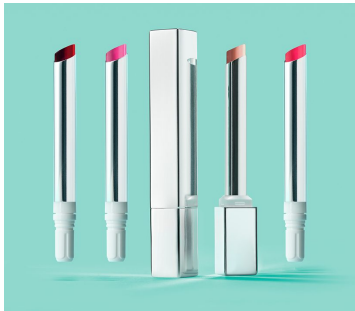

Super Slim Square Refill Lipstick (AL Exterior)

For premium brands consciously curating their product lines with planet-friendly packaging, HCP's stock 'Super Slim Refill Lipstick' is a chic, rechargeable design that doesn't compromise on the wow-factor – available with a round or square profile. Featuring a 6.3mm cup for accurate application, this lipstick makes a bold style statement with aluminium cladding and an on-trend ultra-slender design. HCP's industry-leading decoration capabilities enable brands to differentiate, while aligning the pack with their unique creative vision.

HCP Ref:
501U

<https://www.hcpackaging.com/product/super-slim-square-refill-lipstick/>

Profile	Dimensions	Godet/Cup Size	Mechanism
Sharp Square	Height: 89mm Width: 13mm	Super Slimstick: 6.28mm (ALU shell)	Material: Aluminium
Special Features	Manufacturing Location		
Weight in cap Weight in base Refillable Flush Fit	Asia		