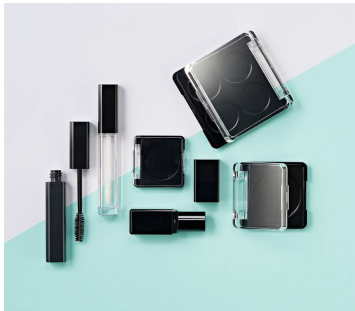

Radii Square Glass Grande Palette (4 well)

Items in the Radii Glass stock range have a sleek shape and thick-walled sections that give a modern, transparent appearance - ideal for shade ID. The packs also allow a broad variety of decoration techniques including screen printing, hot foil stamping and gradient spray as well as options to opaque mould, metallise or spray the covers, bases and inserts of compacts. This pack is ideal for multi-product launches, limited edition and gifting ranges. The Radii Square Glass Grande Palette is available with bronzer, 4 well, 6 well, 9 well and 12 well inserts.

HCP Ref:
95D

<https://www.hcpackaging.com/product/radii-square-glass-grande-palette-4-well-2/>

Dimensions

Height: 17mm

Width: 99.9mm

Depth: 99.9mm

Well/s Dimensions: (4x) W:44 x

D:38.4 x H:3.9mm