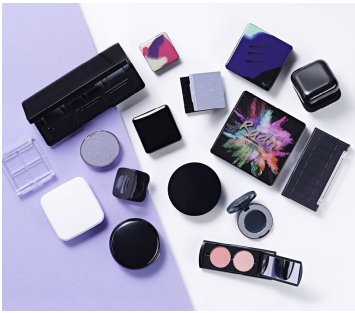

## Disco Wet & Dry Compact

The 'Disco Wet & Dry Compact' is a contemporary 'discorectangle' profiled compact with a full-size mirror; ideal for frequent re-touching on-the-go. The one piece cover can be decorated with silk screen, hotfoil, digital printing or heat transfer labels to convey any brand identity. The recess with ventilation holes incorporates storage for a sponge.

### Dimensions

Height: 111.5mm

Width: 68.3mm

Depth: 15.2mm

Well/s Dimensions: W:46.3 x D:5 x

H:55.3mm (product) | W:46.2 x D:5

x H:55.3 mm (sponge)