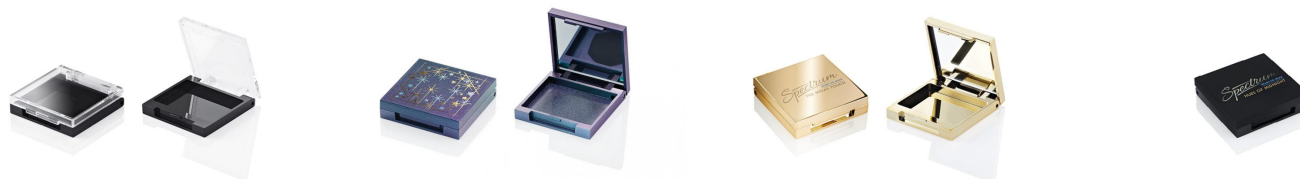

## Fusion Square Solo Eyeshadow Compact

The 'Fusion Square' range offers the widest choice of compacts, palettes and kits in HCP's stock portfolio. The Fusion Square Eyeshadow Solo Compact (2 piece) follows the slim, minimal aesthetics of the Fusion range, with the option to either opaque mould the cover and add a full size mirror or clear mould for shade ID. This compact is also suitable for concealer or colour correction products.

HCP Ref:

Two-piece base with insert: 96L, Two-piece base with down-plate: 15A

<https://www.hcpackaging.com/product/fusion-square-eyeshadow-solo-2-piece/>

### Dimensions

Height: 10mm

Width: 40.8mm

Depth: 40.8mm

Well/s Dimensions: W: 37.8 D:

30.5x H: 4.0mm