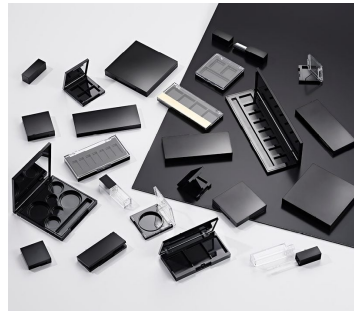

Fusion Square Mini Duo Compact

The 'Fusion Square' range offers the widest choice of compacts, palettes and kits in HCP's stock portfolio. The Fusion Square Mini Duo Compact follows the slim, minimal aesthetics of the Fusion range, with the option to either opaque mould the cover and add a full size mirror or clear mould for shade ID.

HCP Ref:
12Z

<https://www.hcpackaging.com/product/fusion-square-mini-duo/>

Dimensions

Height: 10mm
Width: 40.9mm
Depth: 40.9mm
Well/s Dimensions: (2x) W:18 x
D:27 x H:3.85mm