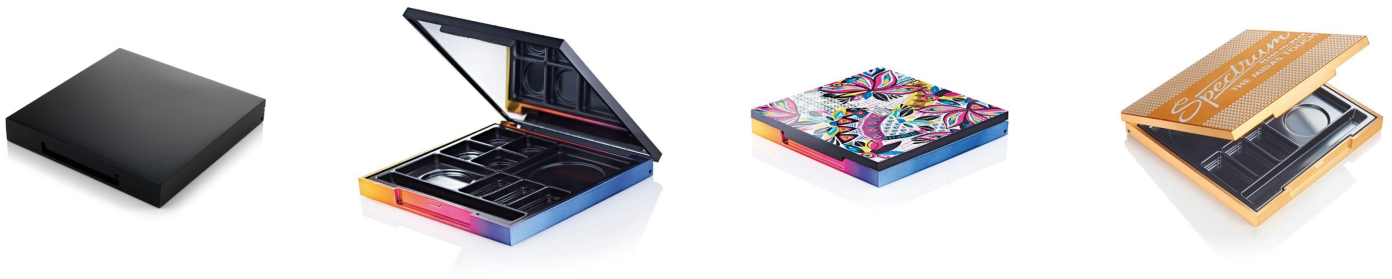

# Fusion Square Grande Mosaic Kit

The 'Fusion Square' range offers the widest choice of compacts, palettes and kits in HCP's stock portfolio. The large Fusion Square Grande Mosaic Kit follows the slim, minimal aesthetics of the Fusion range. The cover is supplied with a full size mirror.

HCP Ref:  
12Q

<https://www.hcpackaging.com/product/fusion-square-grande-mosaic-kit/>

## Dimensions

Height: 14mm

Width: 100mm

Depth: 100mm

Well/s Dimensions: (1x) W:42 x

D:28.5 x H:4.5mm (1x) W:45 x

D:41.7 x H:4.5mm (3x) W:14 x

D:28.5 x H:4.5mm (4x) W:20 x D:20

x H:4.5mm (1x) W:90 x D:10 x

H:6mm (Applicator Recess)