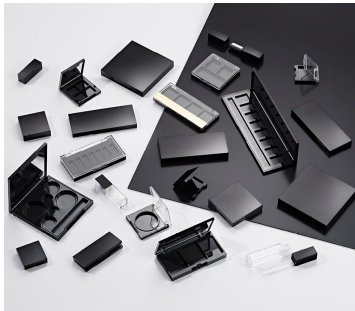

## Fusion Rectangular Quad Kit (with tab)

The 'Fusion Square' range offers the widest choice of compacts, palettes and kits in HCP's stock portfolio. The Fusion Rectangular Quad Kit with Tab has a tab feature on the cover to allow for an attachment for a unique touch, such as a tag, charm or ribbon.

HCP Ref:  
16S

<https://www.hcpackaging.com/product/fusion-rectangular-quad-kit-with-charm-option/>

### Dimensions

Height: 10.5mm

Width: 120mm

Depth: 50.2mm

Well/s Dimensions: (4x) W:27.3 x

D:27.3 x H:3.85mm (1x) W:105 x

D:10.27 x H:4mm (Applicator

Recess)