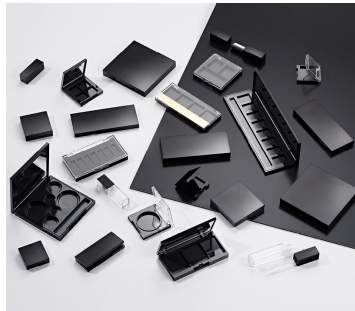

Fusion Rectangular Studio Kit (with tab)

The 'Fusion Square' range offers the widest choice of compacts, palettes and kits in HCP's stock portfolio. The Fusion Rectangular Studio Kit with Tab follows the slim, minimal aesthetics of the Fusion range, with an option to add a hanging charm for a unique touch.

HCP Ref:
16S

<https://www.hcpackaging.com/product/fusion-rectangular-studio-kit-with-charm/>

Dimensions

Height: 10mm

Width: 120mm

Depth: 50.2mm

Well/s Dimensions: (1x) W:56 x

D:27 x H: 3.85mm (4x) W:13 x

D:27.2 x H:3.85mm (1x) W:96 x

D:10 x H:3.85mm (Applicator
Recess)