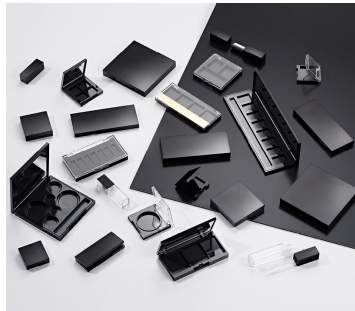

Fusion Rectangular Gallery Kit

The 'Fusion Square' range offers the widest choice of compacts, palettes and kits in HCP's stock portfolio. The Fusion Rectangular Gallery Kit follows the slim, minimal aesthetics of the Fusion range, with the option for a clear cover with or without a strip mirror.

HCP Ref:
15C

<https://www.hcpackaging.com/product/fusion-rectangular-gallery-kit/>

Dimensions

Height: 10.5mm

Width: 120mm

Depth: 50.2mm

Well/s Dimensions: (8x) W:13 x

D:27 x H:4mm (1x) W:96 x D:10 x