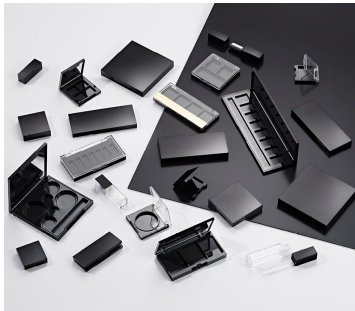

Fusion Rectangular Gallery Kit (with tab)

The 'Fusion Square' range offers the widest choice of compacts, palettes and kits in HCP's stock portfolio. The Fusion Rectangular Gallery Kit with Tab follows the slim, minimal aesthetics of the Fusion range, with an option to add a hanging charm for a unique touch.

HCP Ref:
16S

<https://www.hcpackaging.com/product/fusion-rectangular-gallery-kit-with-charm/>

Dimensions

Height: 10mm

Width: 120mm

Depth: 50.2mm

Well/s Dimensions: (8x) W:13 x

D:27 x H:4mm (1x) W:96 x D:10 x