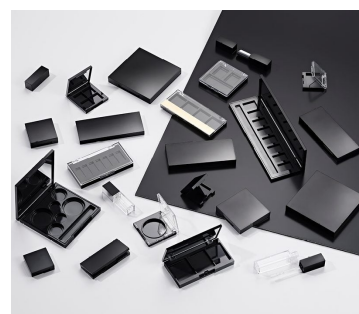

Fusion Rectangular Matrix Quad Kit

The 'Fusion Square' range offers the widest choice of compacts, palettes and kits in HCP's stock portfolio. The Fusion Rectangular Matrix Quad Kit is an innovative, refillable compact that follows the slim, minimal aesthetics of the Fusion range, with a unique system for refilling, replacing or 'mixing and matching' eyeshadows.

HCP Ref:
23Y

<https://www.hcpackaging.com/product/fusion-rectangular-matrix-quad-kit/>

Dimensions

Height: 12.2mm

Width: 122mm

Depth: 52.6mm

Well/s Dimensions: (4x) Ø:28 x

4.6mm (1x) W:116 x D:10 x