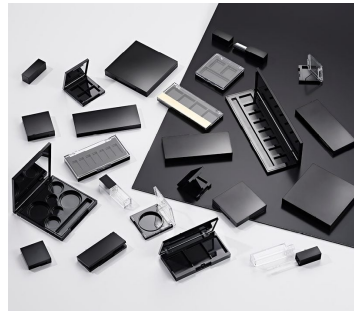

Fusion Square Matrix Solo Eyeshadow Compact

The 'Fusion Square' range offers the widest choice of compacts, palettes and kits in HCP's stock portfolio. The Fusion Rectangular Matrix Solo Eyeshadow is an innovative, refillable compact that follows the slim, minimal aesthetics of the Fusion range, with a unique system for refilling and replacing eyeshadows.

HCP Ref:
23Z

<https://www.hcpackaging.com/product/fusion-rectangular-matrix-single-kit/>

Dimensions

Height: 12.2mm

Width: 40.9mm

Depth: 40.9mm

Well/s Dimensions: Ø:27.79 x 6mm

(Recess Dimension) Ø:25 x 4.5mm