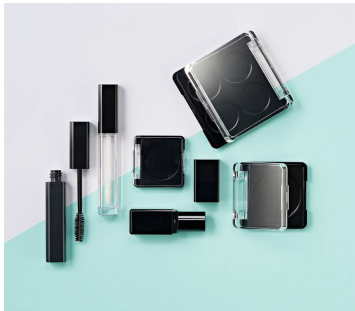

## Radii Square Glass Grande Palette (6 well)

Items in the Radii Glass stock range have a sleek shape and thick-walled sections that give a modern, transparent appearance - ideal for shade ID. The packs also allow a broad variety of decoration techniques including screen printing, hot foil stamping and gradient spray as well as options to opaque mould, metallise or spray the covers, bases and inserts of compacts. This pack is ideal for multi-product launches, limited edition and gifting ranges. The Radii Square Glass Grande Palette is available with bronzer, 4 well, 6 well, 9 well and 12 well inserts.

HCP Ref:  
95D

<https://www.hcpackaging.com/product/radii-square-glass-grande-6-well/>

### Dimensions

Height: 17mm

Width: 99.9mm

Depth: 99.9mm

Well/s Dimensions: (3x) W:26.5 x

D:26.5 x H:4mm (3x) W:26.5 x

D:54.3 x H:4mm