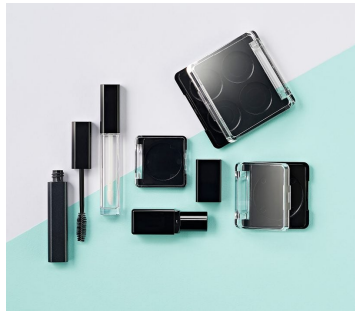

Radii Square Glass Grande Palette (9 well)

Items in the Radii Glass stock range have a sleek shape and thick-walled sections that give a modern, transparent appearance - ideal for shade ID. The packs also allow a broad variety of decoration techniques including screen printing, hot foil stamping and gradient spray as well as options to opaque mould, metallise or spray the covers, bases and inserts of compacts. This pack is ideal for multi-product launches, limited edition and gifting ranges. The Radii Square Glass Grande Palette is available with bronzer, 4 well, 6 well, 9 well and 12 well inserts.

HCP Ref:
95D

<https://www.hcpackaging.com/product/radii-square-glass-grande-9-well/>

Dimensions

Height: 17mm

Width: 99.9mm

Depth: 99.9mm

Well/s Dimensions: (9x) W:26.5 x

D:26.5 x H:4mm