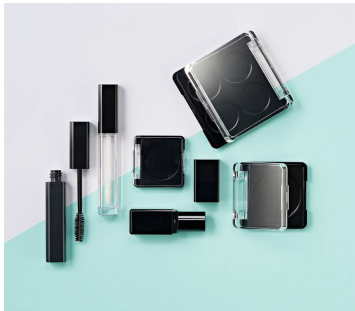

Radii Square Glass Grande Palette (12 well)

Items in the Radii Glass stock range have a sleek shape and thick-walled sections that give a modern, transparent appearance - ideal for shade ID. The packs also allow a broad variety of decoration techniques including screen printing, hot foil stamping and gradient spray as well as options to opaque mould, metallise or spray the covers, bases and inserts of compacts. This pack is ideal for multi-product launches, limited edition and gifting ranges. The Radii Square Glass Grande Palette is available with bronzer, 4 well, 6 well, 9 well and 12 well inserts.

HCP Ref:
95D

<https://www.hcpackaging.com/product/radii-square-glass-grande-12-well/>

Dimensions

Height: 17mm

Width: 99.9mm

Depth: 99.9mm

Well/s Dimensions: (12x) W:26.3 x

D:17 x H:4.5mm