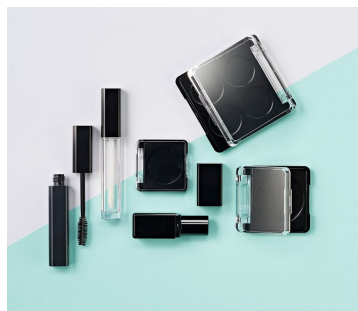

## Radii Glass Rectangular Palette (3 well)

Items in the Radii Glass stock range have a sleek shape and thick-walled sections that give a modern, transparent appearance - ideal for shade ID. The packs also allow a broad variety of decoration techniques including screen printing, hot foil stamping and gradient spray as well as options to opaque mould, metallise or spray the covers, bases and inserts of compacts. The insert can be moulded or decorated in a contrasting finish to the outer base and cover. This pack is ideal for multi-product launches such as contouring, blusher and highlighting kits as well as limited edition and gifting ranges. The Radii Glass Rectangular Palette is available with 7 well, 8 well, 9 well and 11 well inserts.

HCP Ref:  
95C

<https://www.hcpackaging.com/product/radii-glass-rectangular-palette-3-well/>

### Dimensions

Height: 16mm

Width: 160mm

Depth: 65mm

Well/s Dimensions: (3) W: 44.5 x

D:44.5 x H: 4.2mm