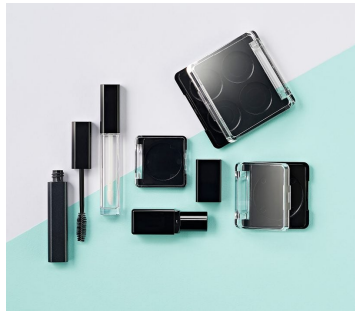

Radii Glass Rectangular Palette (7 well)

Items in the Radii Glass stock range have a sleek shape and thick-walled sections that give a modern, transparent appearance - ideal for shade ID. The packs also allow a broad variety of decoration techniques including screen printing, hot foil stamping and gradient spray as well as options to opaque mould, metallise or spray the covers, bases and inserts of compacts. This pack is ideal for multi-product launches, limited edition and gifting ranges. The Radii Glass Rectangular Palette is available with 3 well, 8 well, 9 well and 11 well inserts.

HCP Ref:
95C

<https://www.hcpackaging.com/product/radii-glass-rectangular-palette-7-well/>

Dimensions

Height: 16mm

Width: 160mm

Depth: 65mm

Well/s Dimensions: (4x) W:28.1 x

D:28.1 x H:5.1mm (3x) W:39.9 x

D:16.75 x H:4.5mm