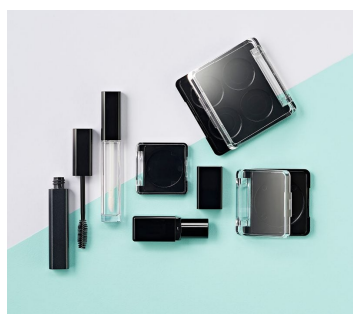

Radii Glass Rectangular Palette (9 well)

Items in the Radii Glass stock range have a sleek shape and thick-walled sections that give a modern, transparent appearance - ideal for shade ID. The packs also allow a broad variety of decoration techniques including screen printing, hot foil stamping and gradient spray as well as options to opaque mould, metallise or spray the covers, bases and inserts of compacts. This pack is ideal for multi-product launches, limited edition and gifting ranges. The Radii Glass Rectangular Palette is available with 3 well, 7 well, 8 well and 11 well inserts.

HCP Ref:
95C

<https://www.hcpackaging.com/product/radii-glass-rectangular-palette-9-well/>

Dimensions

Height: 16mm

Width: 160mm

Depth: 65mm

Well/s Dimensions: (6x) W:21.4 x

D:27.9 x H:4mm (3x) W:39.9 x

D:16.75 x H:4.5mm