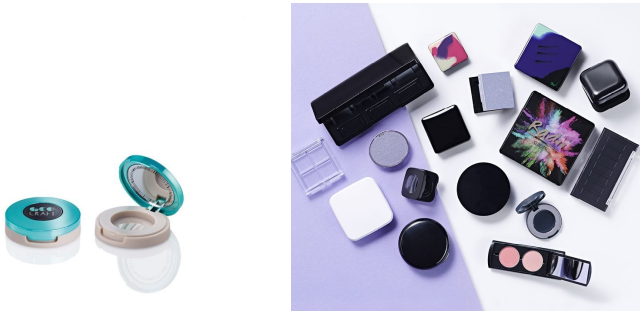

Coin Solo Eyeshadow Compact

The Coin Eyeshadow Compact offers a two-piece cover construction, allowing for simply customisation of the disc. The disc can be moulded or finished in a different appearance to the base, or decorative materials can be added. This item is also suitable for concealer and colour correction products.

HCP Ref:
92B

<https://www.hcpackaging.com/product/coin-eyeshadow/>

Dimensions

Height: 12.9mm

Diameter: 45mm

Well/s Dimensions: Ø:27 x 4.3mm